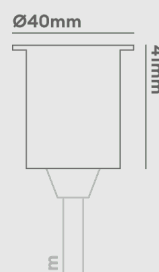

Features & benefits

- 1W at 350mA or 2W at 700mA
- Coastal protected
- Low voltage ground light
- Compact yet powerful fitting
- Shallow depth for easy installation
- Robust cable for outdoor use

Light source energy efficiency:

Beam angles: 12° 38°